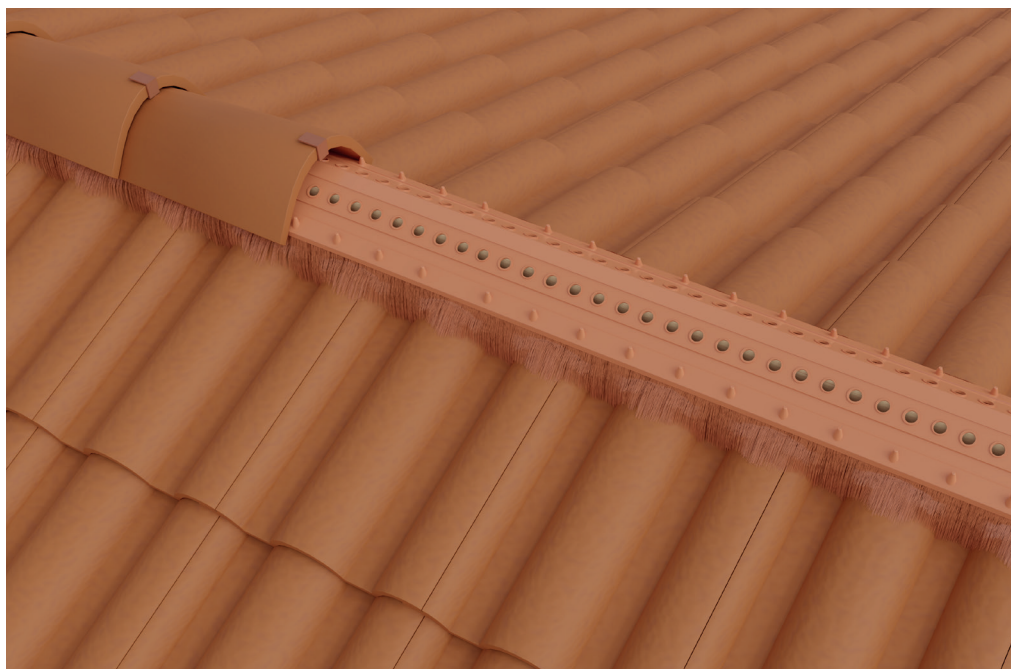

# Venti-tech

07

R1

### The tradition of the ventilated roof

- Rigid under-ridge element
- Suitable for roof coverings with curved roof tiles
- Rain and UV ray resistant side brushes
- Blocks access to birds and rodents under the roof tiles
- Lightweight, easy and quick to install

### Composition:

- ① PVC
- ② UV resistant side brushes

### Codes and measures

<b>Colours / Measures</b>	<b>75 x 175 mm</b>
<b>Red-brown</b>	01021771
<b>Brown</b>	01021772
<b>Black</b>	01021773