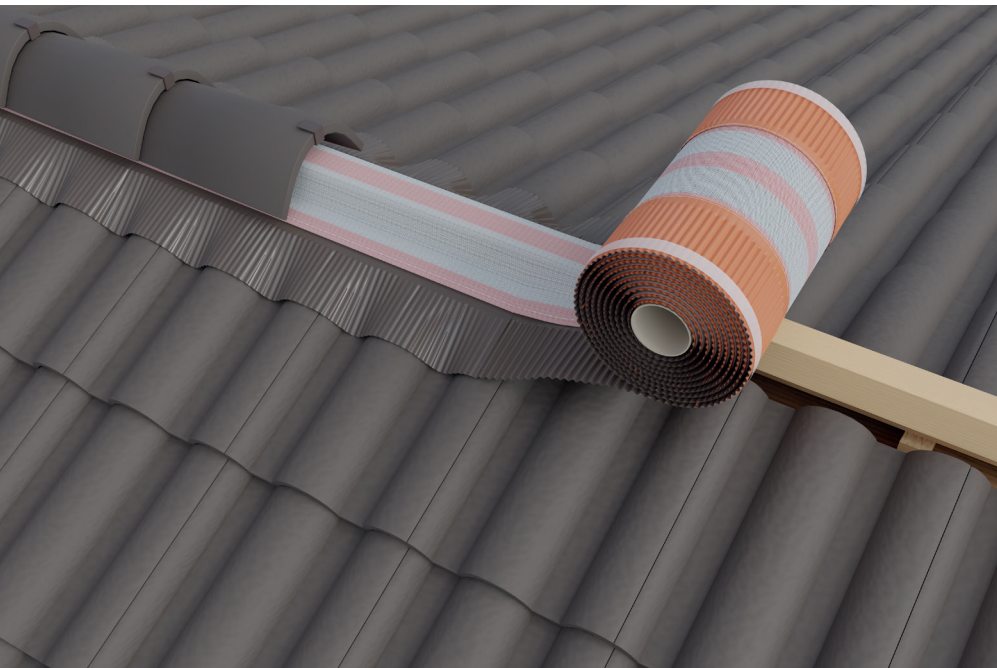

# Euro-ROLL

04

R1

### The strength is the price

- Under-ridge roll
- Resistant to water infiltrations and UV rays
- Easily adaptable to every type of roof covering
- Pre-folded Alu edge to increase the mechanical resistance
- Blocks access to birds and rodents under the roof tiles

### Composition:

- Aluminium with prefolded edge ①
- Seam ②
- PP fabric ③
- Extruded butylic glue ④
- Silicon liner ⑤