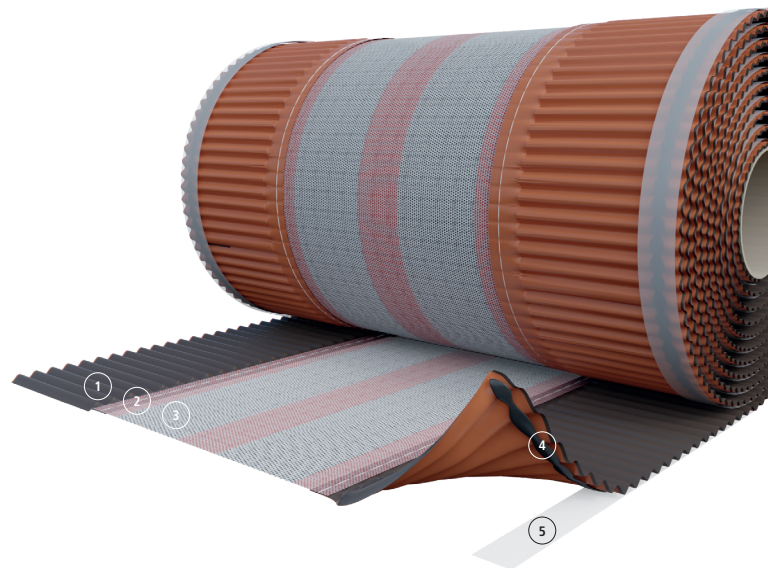

### The strength is the price

- Under-ridge roll
- Resistant to water infiltrations and UV rays
- Easily adaptable to every type of roof covering
- Pre-folded Alu edge to increase the mechanical resistance
- Blocks access to birds and rodents under the roof tiles

### Features:

### Technical data sheet

|                        |            |   |
|------------------------|------------|---|
| Material               |            | alu.PP.alu                              |
| Pre-folded edge        |            | YES                                     |
| Aluminium stripe       |            | 0,12 mm                                 |
| Roll length            |            | 5,00 m                                  |
| Central fabric         |            | polypropylene                           |
| Central stripe         |            | NO                                      |
| Material assembly      |            | glue and seam                           |
| Extruded butylic glue  |            | 90 g/m                                  |
| Air flow (each side)   | DIN 4108-3 | >145 cm <sup>2</sup> /m                 |
| Temperature resistance |            | -30°C /+70°C                            |
| Processing temperature |            | +5°C /+40°C                             |
| Alu development        |            | 1,25%                                   |
| Storage                |            | dry, protected from UV rays, max. +30°C |
| Packaging              |            | 4 pc/box                                |
| Pallet                 |            | 30 boxes                                |

### Composition:

- Aluminium with prefolded edge ①
- Seam ②
- PP fabric ③
- Extruded butylic glue ④
- Silicon liner ⑤